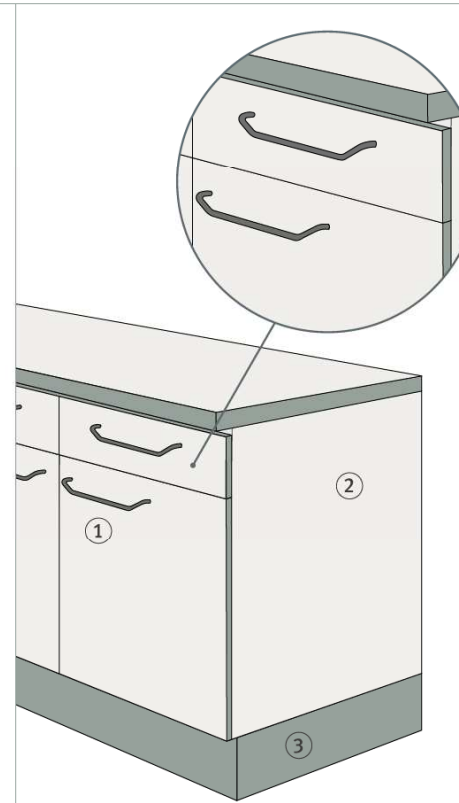

Colour design

System channels, table ducts, system loop handles and handle strip optionally in

light grey	(RAL 7035)	
Furniture elements		
off-white	(U 035)	similar RAL 9002
Rounded PP safety rims of furniture front panels and of melamine worktops		
lava grey	(NCS S 4000-N)	similar RAL 7004
Furniture plinth		
lava grey	(NCS S 4000-N)	similar RAL 7004

peridot green

System DELTA 30

Loop handle

Handle strip

- ① **System loop handles and handle strip optionally in**
achat grey (NCS S 6000-N), light grey (RAL 7035), malachite green (NCS 2060-B50G), pyrite yellow (NCS S 0060-Y), mountain blue (NCS S 2565-R80B), malvite red (NCS S 2070-R), peridot green (RAL 1007060)
- ② **Furniture elements**
Colour: off-white (U 035)
- ③ **Rounded PP safety rims of furniture front panels and of melamine worktops**
Colour: lava grey (NCS S 4000-N)